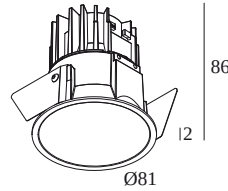

DEEP RINGO X 93033

19434 9320 W

AVAILABLE IN

BLACK 19434 9320 B

FLEMISH BRONZE OUTDOOR 19434 9320 FBRX

ANTHRACITE 19434 9320 N

WHITE 19434 9320 W

[View on website](#)

General info

LOCATION	indoor-outdoor
INSTALLATION	Ceiling Recessed
CUTOUT SHAPE/SIZE (MM)	round - 76
RECESSED DEPTH (MM)	90
THICKNESS OF MOUNTING SURFACE (MM)	min.5
INGRESS PROTECTION	IP65
WEIGHT (KG)	0.2
ADJUSTABILITY	non adjustable
INFORMATION	REFLECTOR FL-33° EXCL.LED POWER SUPPLY 350-500mA-DC

Electrical info

CLASS	III
DIM TYPE	depending on power supply
ENERGY CLASS	D
CERTIFICATES	CB, EAC, ENEC, EPD

Lightsource info

LIGHTSOURCE NAME	LED
LIGHTSOURCE	LED array 5,8-8,6W / CRI>90 (R9: 52) / 3000K / 787-1089lm
TM-30 VALUES	rf: 90 / Rg: 99
SDCM	SDCM1
RISKGROUP	RG1
LM80	L90B10 > 50000
BEAMANGLE	33°
LED TECHNICS (LIGHT SOURCE)	1089lm // 8,6W // 127lm/W
LED TECHNICS (LUMINAIRE)	803lm // 9,9W // 81lm/W

Requirements

LED POWER SUPPLY 350 / 500mA-DC DIM

For detailed installation instructions, please consult the manual : [19434_XXXX_HAND.pdf](#)