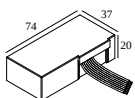

Cutout dimension (mm): 45

300 48 350 MDL LED POWER CONVERTER 48V-DC to 350 mA-DC / 15W MDL

1

Dimtype: non-dimmable

Cutout dimension (mm): 30

300 48 350 WDL LED POWER CONVERTER 48V-DC to 350 mA-DC / 15W WDL

1

Dimtype: WDL = wireless dimmable

Cutout dimension (mm): 45

300 48 500 ED1 LED POWER CONVERTER 48V-DC to 500 mA-DC / 22W DIM1

1

Dimtype: 1-10V

Cutout dimension (mm): 30

300 48 500 ED5 LED POWER CONVERTER 48V-DC to 500 mA-DC / 22W DIM5

1

Dimtype: DALI

Cutout dimension (mm): 45

300 48 500 MDL LED POWER CONVERTER 48V-DC to 500 mA-DC / 22W MDL

1

Dimtype: non-dimmable

Cutout dimension (mm): 30

300 48 500 WDL LED POWER CONVERTER 48V-DC to 500 mA-DC / 22W WDL