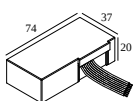

1

Dimtype: WDL = wireless dimmable

Cutout dimension (mm): 45

300 48 500 ED1 LED POWER CONVERTER 48V-DC to 500 mA-DC / 22W DIM1

1

Dimtype: 1-10V

Cutout dimension (mm): 30

300 48 500 ED5 LED POWER CONVERTER 48V-DC to 500 mA-DC / 22W DIM5

1

Dimtype: DALI

Cutout dimension (mm): 45

300 48 500 MDL LED POWER CONVERTER 48V-DC to 500 mA-DC / 22W MDL

1

Dimtype: non-dimmable

Cutout dimension (mm): 30

300 48 500 WDL LED POWER CONVERTER 48V-DC to 500 mA-DC / 22W WDL

1

Dimtype: WDL = wireless dimmable

Cutout dimension (mm): 45

DELTALIGHT

DEEP RINGO X 93033

19434 9320 W

300 90 61 LED POWER SUPPLY MULTI-POWER DIM6

2 | 2